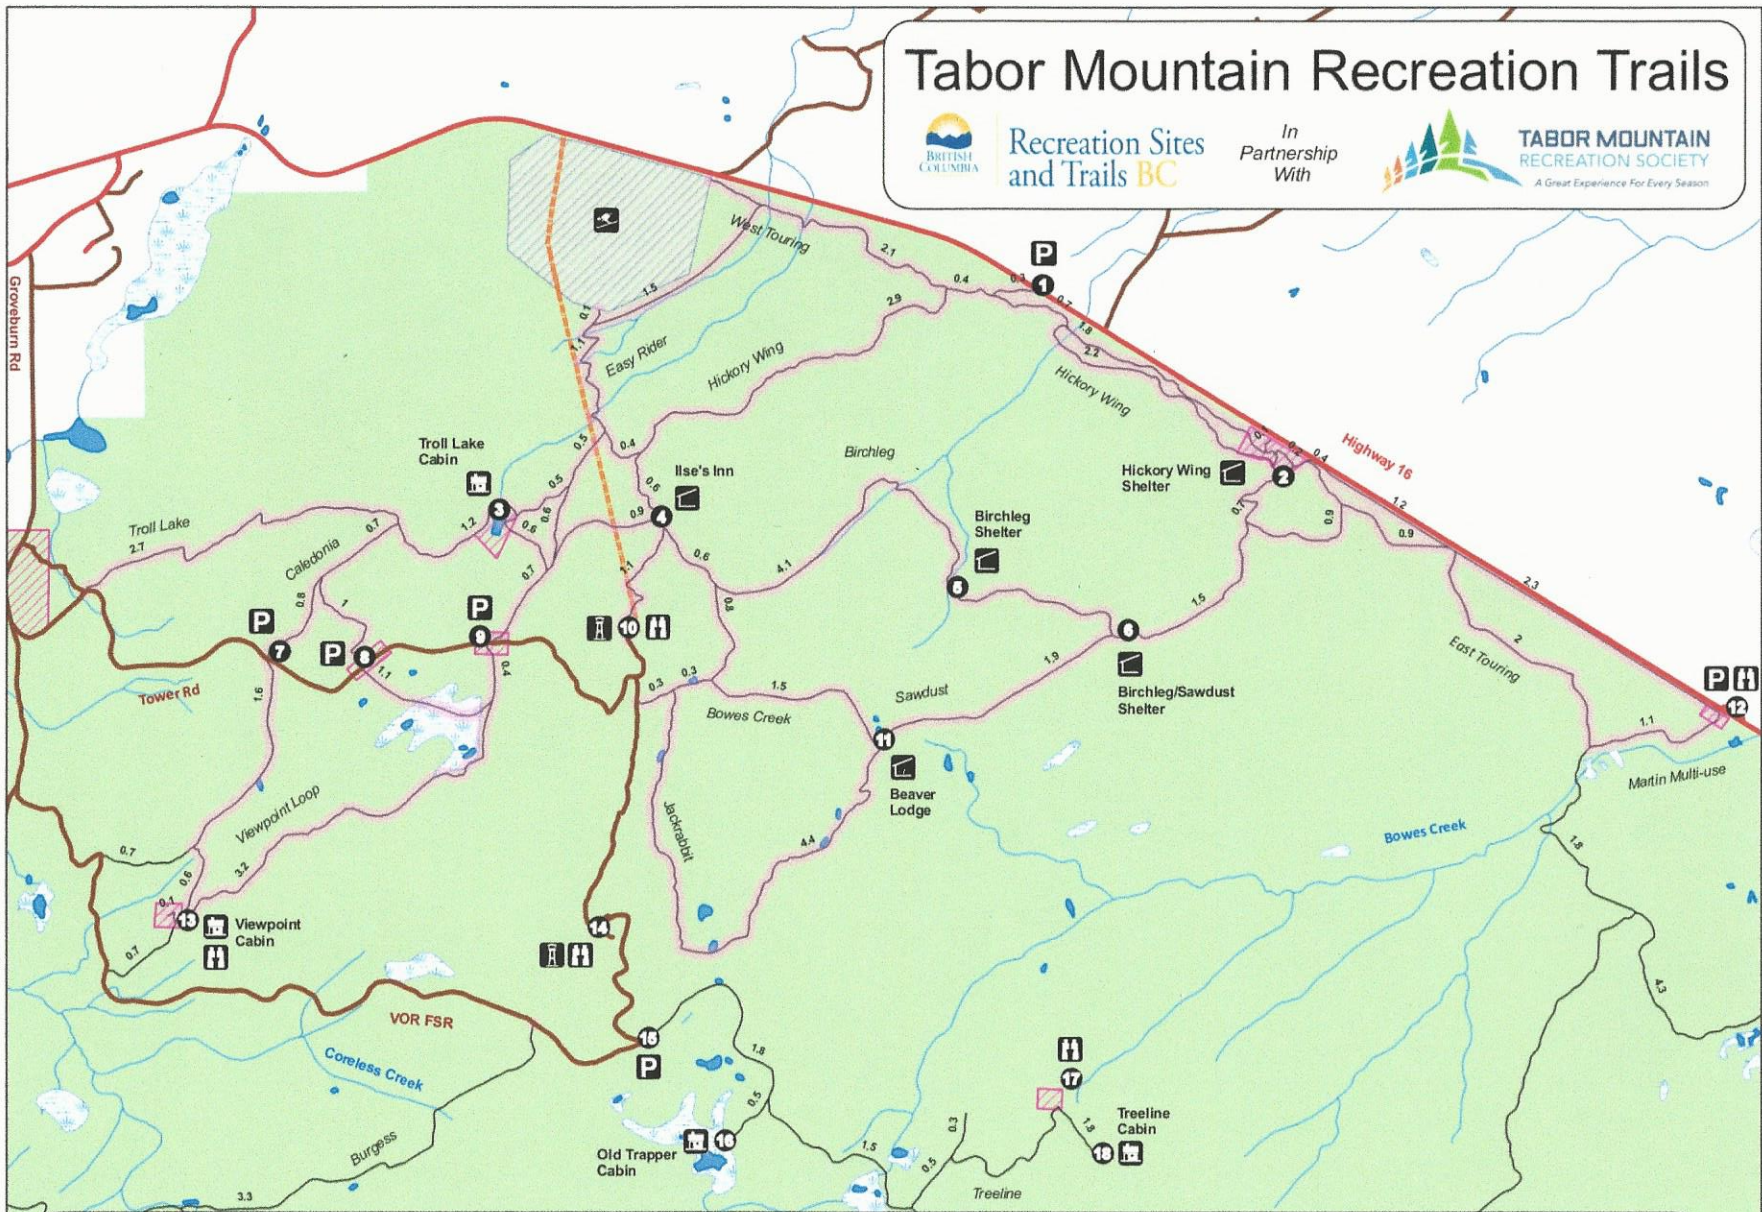

Tabor Mountain Recreation Trails

Recreation Sites
and Trails BC

In Partnership
With

TABOR MOUNTAIN
RECREATION SOCIETY
A Great Experience For Every Season

Map Legend

- | | | |
|--|---------------|-------------------|
| Tabor Mountain Area | Gravel Roads | Cabin |
| Tabor Mountain Downhill Ski Area | Powerline | Shelter |
| Trails | Staging Areas | Viewpoint |
| Cross Country Ski Trails
(No Snowmobile Access) | Lakes | Parking |
| Paved Roads | Wetlands | Downhill Ski Area |
| | Streams | Tower |

1:32,000

COOPER
BEAUCHESNE
a associates ltd

DISCLAIMER: This map is not intended to show the legal status of trails, but is illustrative only and is intended to assist the public with referencing the location of main trails.